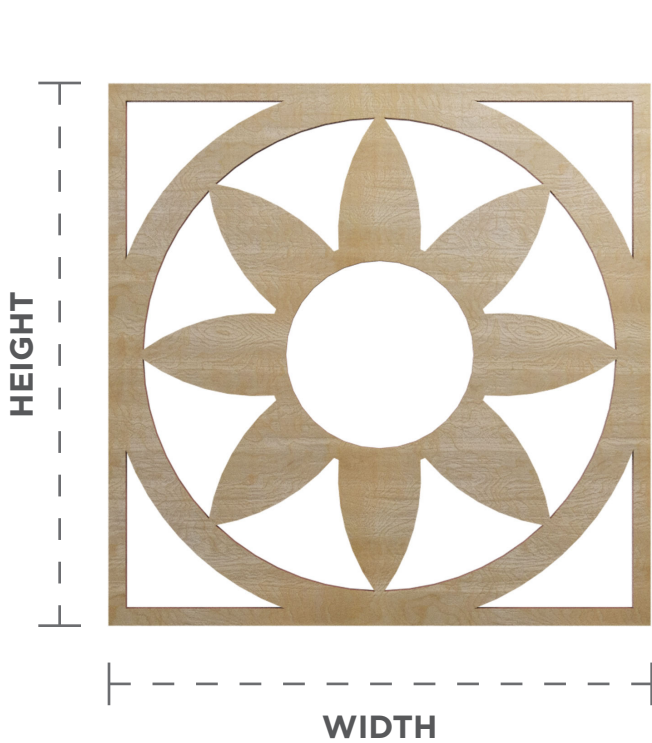

# PIERCED FRETWORK CEILING MEDALLIONS

STYLE

BLUME

FRONT VIEW

PROJECTION  
SIDE VIEW

SIZE RANGE  
**16" - 40"**

**CONSTRUCTION:** Wood grain veneer over substrate.  
3/8" or 1/4" thickness.

**USAGE:** Commercial or residential walls & ceilings.  
Not suitable for areas exposed to water or for  
outdoor applications