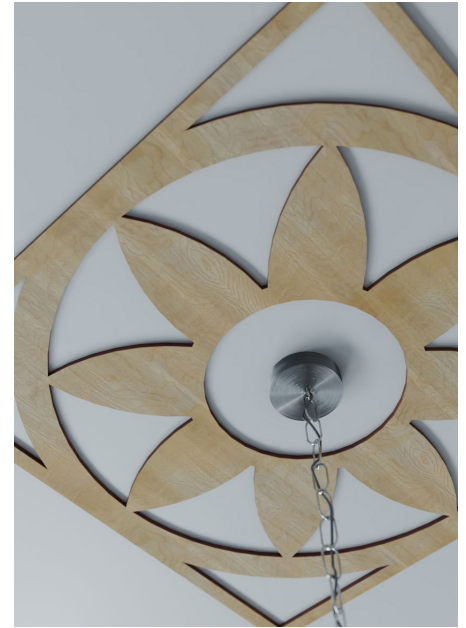

# PIERCED FRETWORK CEILING MEDALLIONS

STYLE

BLUME

FRONT VIEW

PROJECTION  
SIDE VIEW

SIZE RANGE  
**16" - 40"**

**CONSTRUCTION:** Wood grain veneer over substrate.  
3/8" or 1/4" thickness.

**USAGE:** Commercial or residential walls & ceilings.  
Not suitable for areas exposed to water or for  
outdoor applications